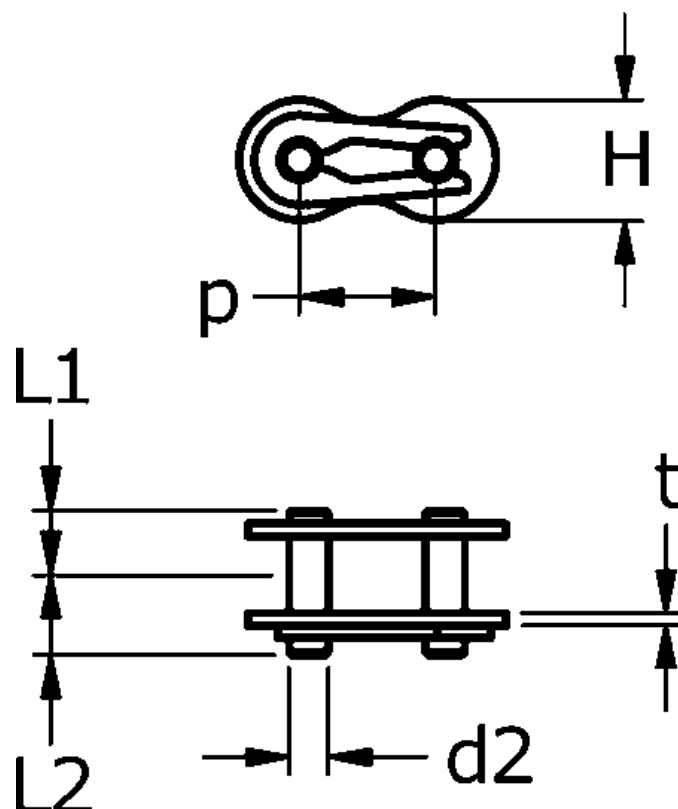

Article number: 61370235120002

Description: Tsubaki 08 B-1 Simplex connecting link with spring clip CL Neptune.

Note: 08 B-1

## Measures

$d2 = 4.45$

$H = 12$

$L1 = 8.4$

$L2 = 10$

$P = 12.7$

$t = 1.6$